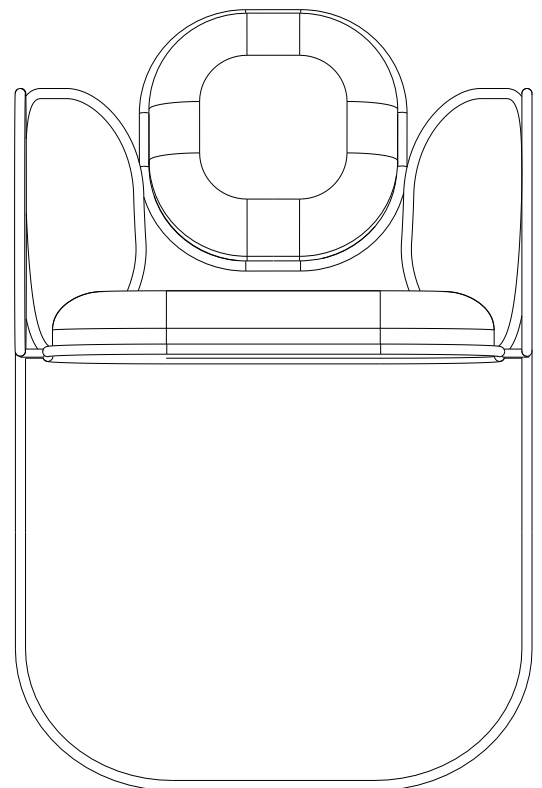

Fabric care instructions:-

Blot spills immediately with a clean, absorbent cloth.

Spot clean with a water-free stain remover.

For stubborn or set stains, work with a professional upholstery cleaning service.

Manufactured by -

Nodi India, Moradabad,
India